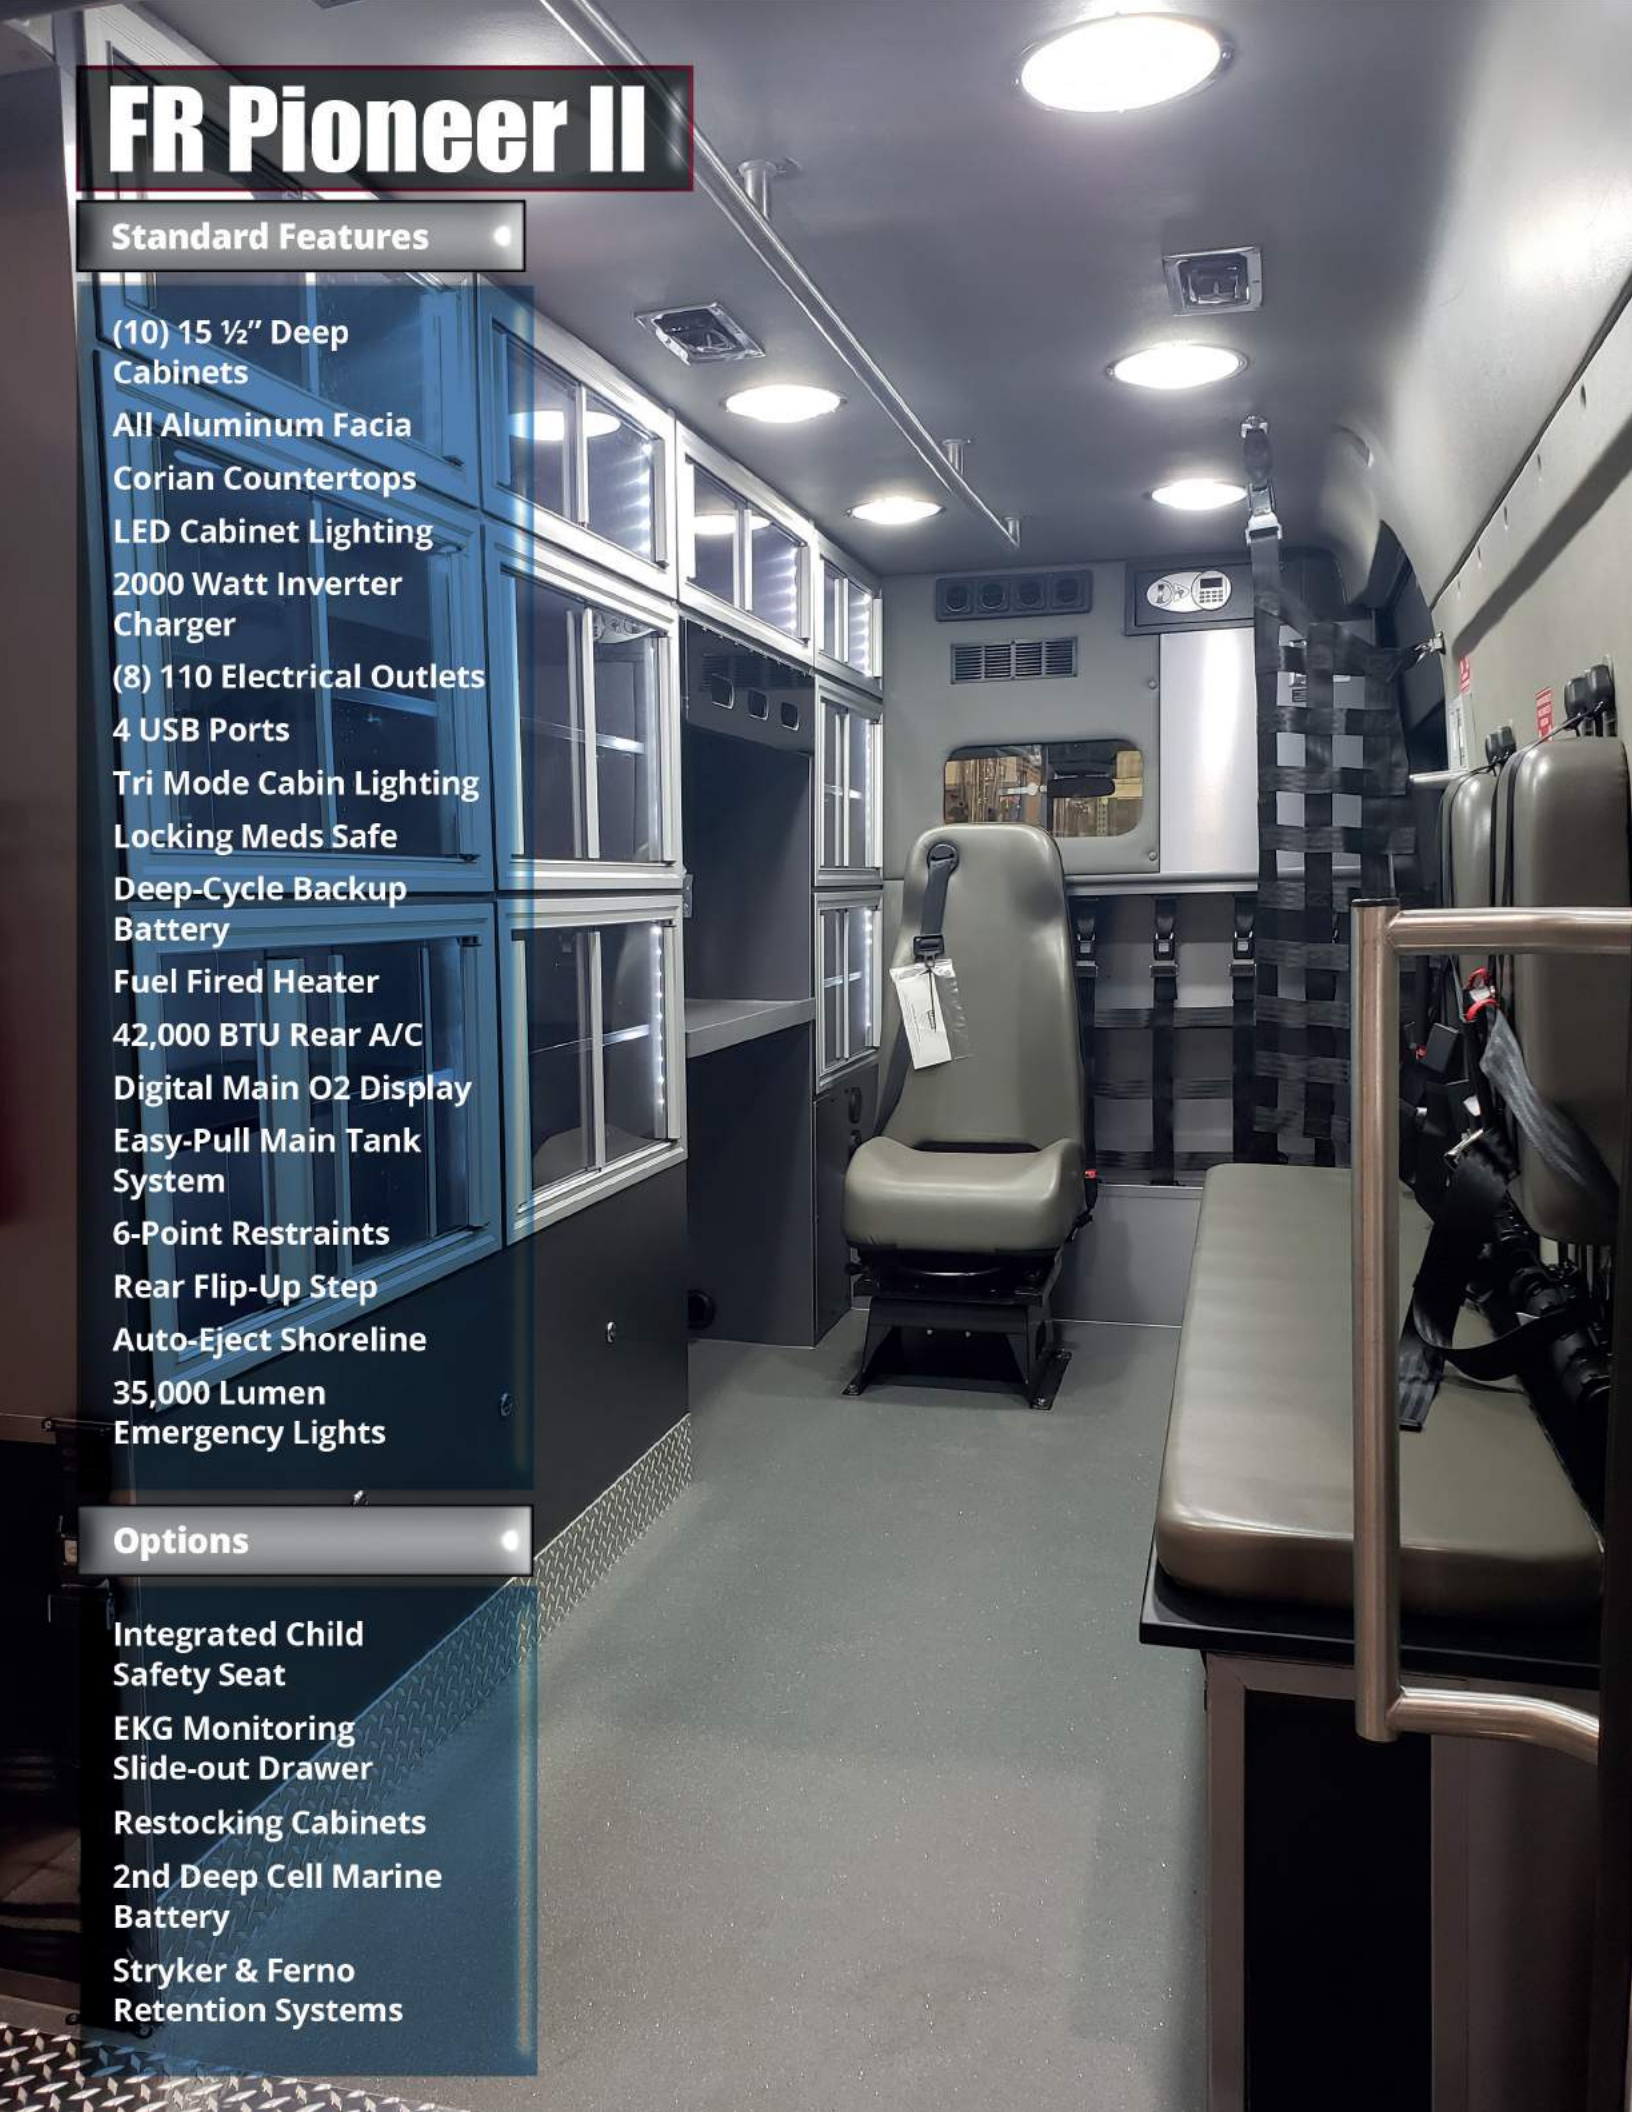

BEST IN CLASS
AMBULANCES
THAT WORK HARD
FOR
YOU!

PIONEER II

PIONEER II ELITE

FER
CONVERSIONS
DRIVEN BY INNOVATION

FR Pioneer II

Standard Features

- (10) 15 1/2" Deep Cabinets
- All Aluminum Facia
- Corian Countertops
- LED Cabinet Lighting
- 2000 Watt Inverter Charger
- (8) 110 Electrical Outlets
- 4 USB Ports
- Tri Mode Cabin Lighting
- Locking Meds Safe
- Deep-Cycle Backup Battery
- Fuel Fired Heater
- 42,000 BTU Rear A/C
- Digital Main O2 Display
- Easy-Pull Main Tank System
- 6-Point Restraints
- Rear Flip-Up Step
- Auto-Eject Shoreline
- 35,000 Lumen Emergency Lights

Options

- Integrated Child Safety Seat
- EKG Monitoring
- Slide-out Drawer
- Restocking Cabinets
- 2nd Deep Cell Marine Battery
- Stryker & Ferno Retention Systems

FR Pioneer II Elite...

... shares all of the same tech, lighting and electrical advances of the original Pioneer II and, at a full 19" longer, it offers a more spacious interior.

Standard Features

Expansive Front Drivers Area with Full Front Seat Functionality

Advanced Electrical System

Extra Lockable Storage

Swivel Seat Instead of a Bench

EKG Monitoring Slide-Out Drawer

Expansive Patient Area with Bariatric Capable Aisle